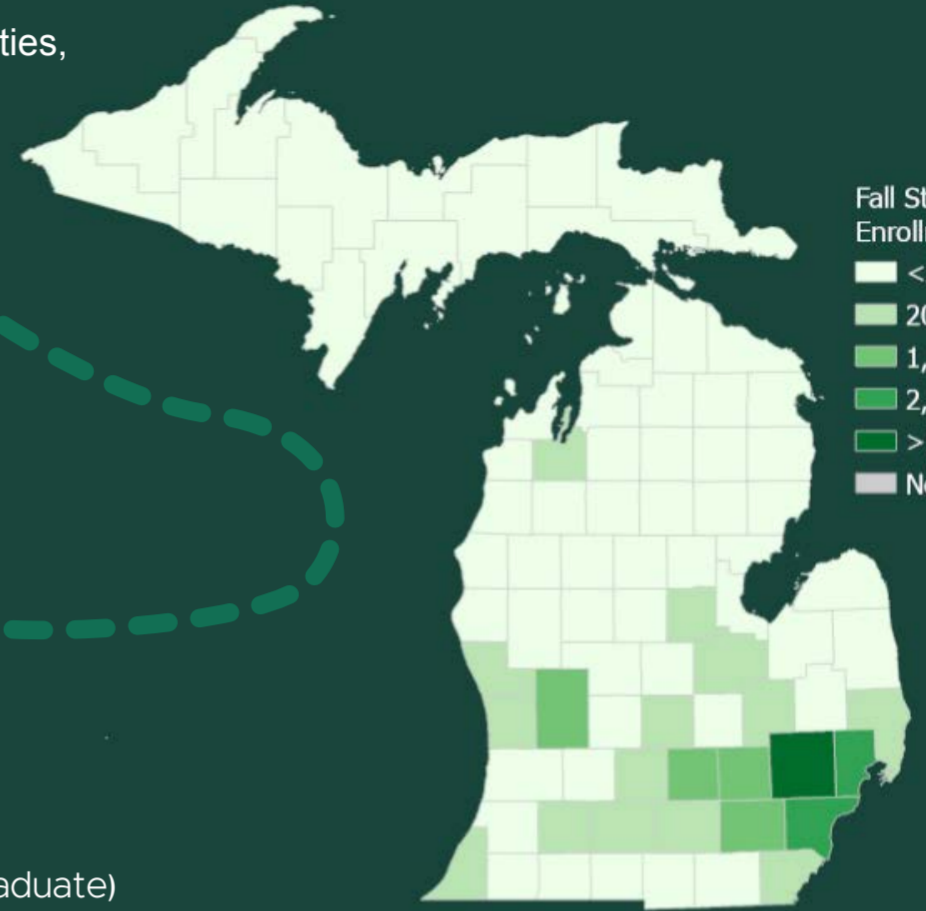

Quick Figures 2024

84.8%
of first time undergraduate applicants are admitted to MSU.

Enrolled undergraduate students come from

83 Michigan counties,
50 states and
117 countries.

28.4%
are students of color.

Of the **52,089** students **41,234** are undergraduate and **10,855** are graduate and professional.

Students learn in **200+** academic programs in which **9** are ranked **No. 1** and **32** are ranked in the in the top **25** nationally.