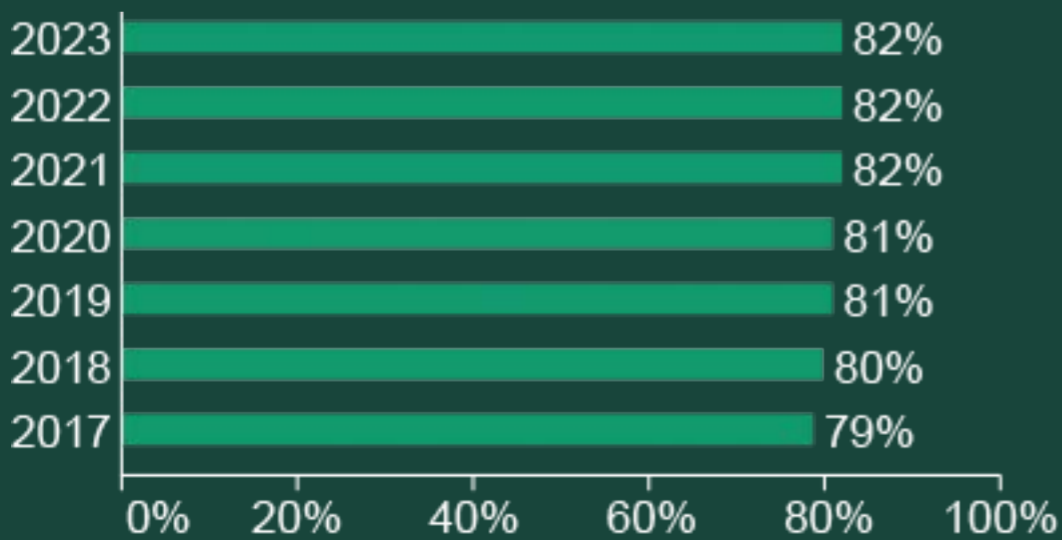

\$415M

was awarded in financial aid for students in 2024.
72% of first year students received aid.

MSU has a **17:1**

student-faculty ratio with over **1,800** tenured-system faculty.

Faculty were awarded **\$850M** in research grants in 2024.

82%

of first time, full-time students, graduated in 2023 who entered MSU in 2017.

93%

of MSU graduates will land jobs or go on to advanced degrees right out of college and join the **542K** alumni around the world.