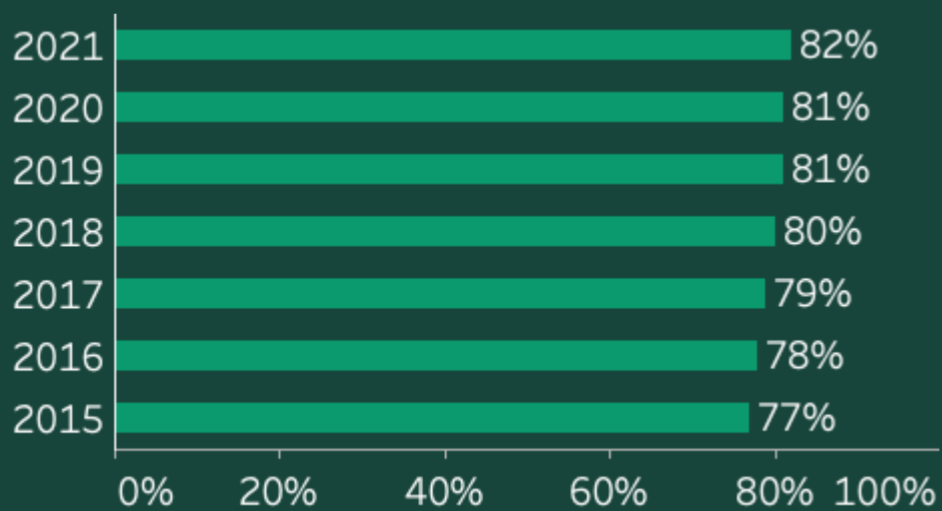

Quick Figures 2022

84.7%
of first time undergraduate applicants are admitted to MSU.

25.7%
are students of color

Enrolled undergraduate students come from

82 Michigan counties,
50 states and
107 countries.

- Curriculum and Instruction (graduate)
- Elementary Teacher Education (graduate)
- Secondary Teacher Education (graduate)
- Nuclear Physics (graduate)
- Online Curriculum and Instruction (graduate)
- Rehabilitation Counseling (graduate)
- Supply Chain Management (undergrad)
- Supply Chain/Logistics (graduate)

\$687M

was awarded in financial aid for students in 2020-21. **67%** of freshmen received aid.

82%

of first time, full-time students, graduated in 2021 who entered MSU in 2015.

MSU has a **16:1**

student-faculty ratio with over **1,800** tenured-system faculty.