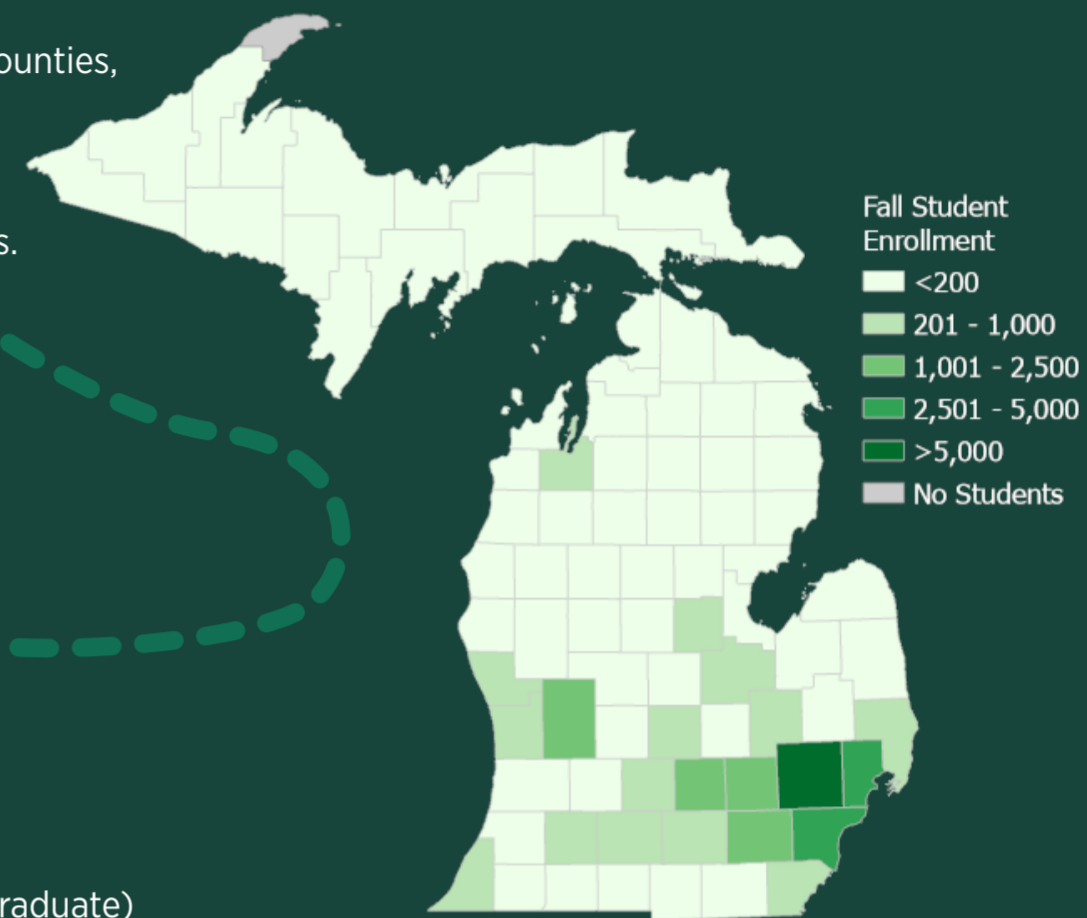

Quick Figures 2022

84.7%
of first time undergraduate applicants are admitted to MSU.

25.7%
are students of color

Enrolled undergraduate students come from

82 Michigan counties,
50 states and
107 countries.

Of the **50,023** students **39,021** are undergraduate and **10,822** are graduate and professional.

Students learn in **200+** academic programs in which 8 are ranked **No. 1** and **40** are ranked in the top 25 nationally.